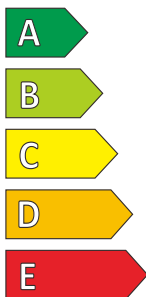

## 225/60R16 98H

**ENERGY**

ROYAL BLACK

RK805H1

225/60R16 98 H

C1

**D**

**C**