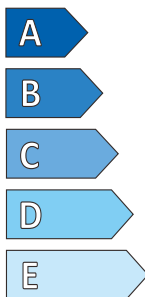

## 225/60R16 98H

**ENERGY**

ROYAL BLACK

RK805H1

225/60R16 98 H

C1

**D**

**C**